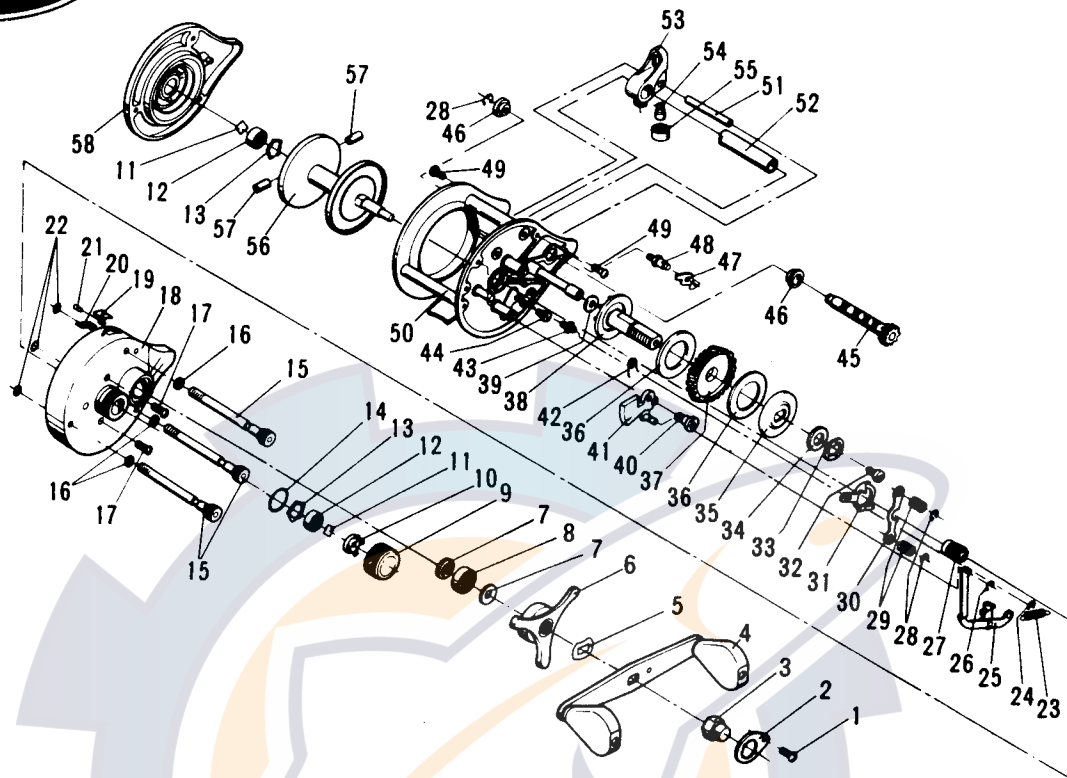

BB1NGH

Key No.	Part No.	Description	Price	Key No.	Part No.	Description	Price
1	P306001	Handle Locking Plate Screw	.30	30	P306083	Clutch Lever	.85
2	P306002	Handle Locking Plate	2.65	31	P306085	Clutch Cam	1.10
3	P306006	Handle Retaining Nut	1.40	32	P306089	Drive Shaft Retaining Screw	.55
4	P306214	Handle	9.10	33	P306092	Drag Spring Washer	.55
5	P306013	Tri Star Drag Tension Plate	.30	34	P306094	Drag Pressure Plate Washer	.30
6	P306018	Tri Star Drag Control	6.80	35	P306097	Drag Pressure Plate	1.10
7	P306021	Shouldered Handle Bearing Spacer	.30	36	P306217	Fiber Drag Washer	1.10
8	P306025	Handle Ball Bearing	11.25	37	P306218	Main Gear	9.40
8	P306027	Cast Control Cap	1.85	38	P306126	Ratchet Gear Assembly	12.70
9	P306031	Cast Control Tension Spring	.65	39	P306129	Drive Shaft Assembly Washer	.30
10	P306030	Cast Control Tension Assembly	1.30	40	P306112	Spool Release Button Screw	1.05
11	P306035	Friction Shim	.30	41	P306115	Spool Release Button	3.80
12	P306036	Oilless Bearing	12.00	42	P306119	Spool Release Button Spring	.30
13	P306038	Bearing Retaining Spring	.30	43	P306130	Kick Lever Screw	1.10
14	P306039	Cast Control O-Ring	.55	44	P306131	Stopper Pin	.55
15	P306041	Side Plate Finger Screws	8.35	45	P306219	Level Wind Gear	12.65
16	P306220	Washer	.30	46	P306181	Oilless Bushing	.55
17	P306048	Side Plate Retaining Screw	.30	47	P306185	Anti Reverse Claw	1.50
18	P306222	Right Side Plate	20.50	48	P306188	Anti Reverse Claw Screw	.85
19	P306063	Anti Reverse Button	.55	49	P306190	Stabilizer Bar Screw	.30
20	P306064	Anti Reverse Spring	.30	50	P306134	Main Body Assembly	48.15
21	P306065	Anti Reverse Pin	.55	51	P306196	Level Wind Stabilizer Bar	2.05
22	P306068	O-Ring	.30	52	P306193	Level Wind Gear Guard	1.25
23	P306069	Slider Spring	.30	53	P306204	Line Guide Block	4.85
24	P306070	Retaining Ring	.30	54	P306202	Pawl (Steel)	3.45
25	P306071	Slider Assembly	3.20	54	P306203	Pawl (Zirconia)	6.85
26	P306073	Slider Assembly Retaining Clip	.30	55	P306201	Line Guide Block Cap	1.50
27	P306216	Pinion Gear	9.90	56	S630008	U Spool Standard	35.75
28	P306079	Retaining Clip	.30	58	P306164	Left Side Plate	12.55
29	P306080	Clutch Spring	.30				